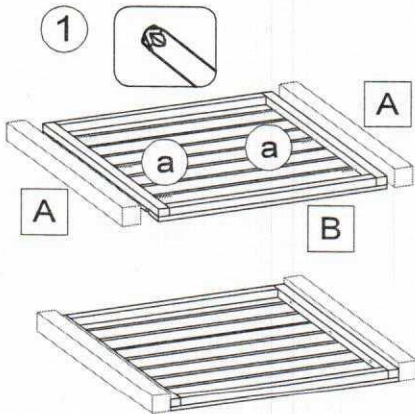

PROFI

Compostkist - Silo à compost - REF. 203116

Component

∅ 4x70

- 22 set

a

∅ 3.5x16

- 24 set

b

Component		
A	Table top	4 set
B	Side	3 pcs.
C	Upper front	1 pcs.
D	Bottom front	1 pcs.
E	Flap	1 pcs.
F	Hinge	1 pcs.
G	Hook Ø0	4 pcs.
H	Bracket	1 pcs.

5

6

7

8