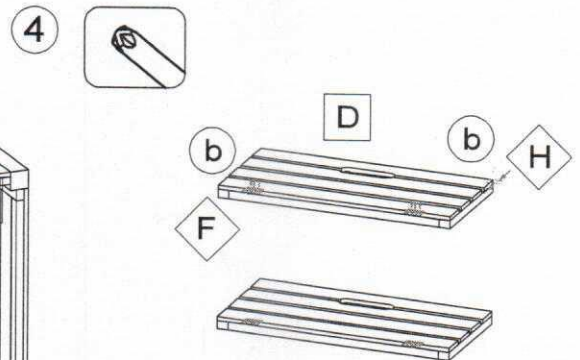

PROFI

Compostkist - Silo à compost - REF. 203116

Component

∅ 4x70

- 22 set

a

∅ 3.5x16

- 24 set

b

Component		
A	Table top	4 set
B	Side	3 pcs.
C	Upper front	1 pcs.
D	Bottom front	1 pcs.
E	Flap	1 pcs.
F	Hinge	1 pcs.
G	Hook Ø0	4 pcs.
H	Bracket	1 pcs.

5

6

7

8