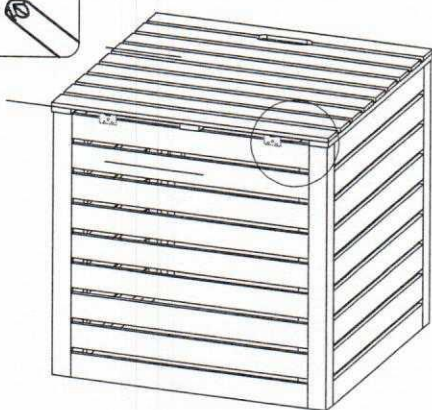

PROFI

Compostkist - Silo à compost - REF. 203116

Component

∅ 4x70

- 22 set

a

∅ 3.5x16

- 24 set

b

Component		
A	Table top	4 set
B	Side	3 pcs.
C	Upper front	1 pcs.
D	Bottom front	1 pcs.
E	Flap	1 pcs.
F	Hinge	1 pcs.
G	Hook Ø0	4 pcs.
H	Bracket	1 pcs.

5

6

7

8