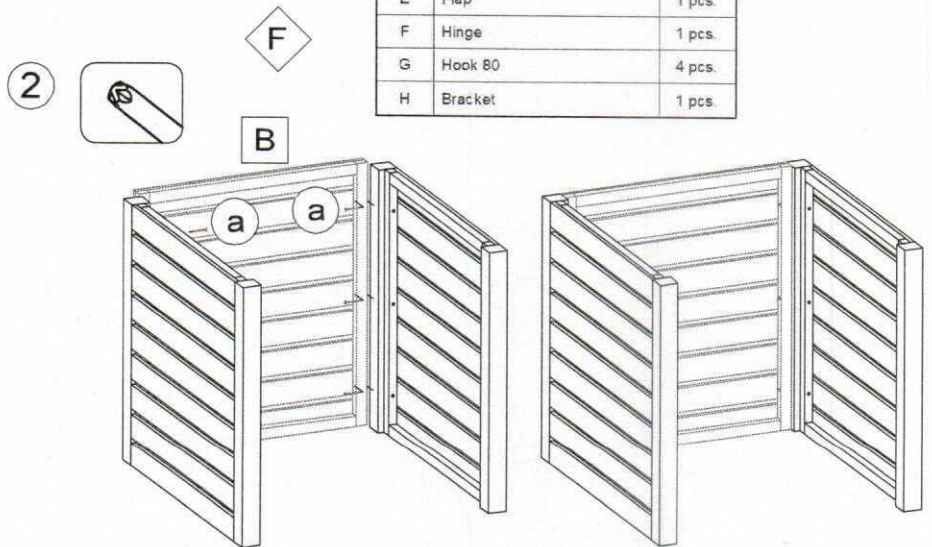

PROFI

Compostkist - Silo à compost - REF. 203116

Component

∅ 4x70

- 22 set

a

∅ 3.5x16

- 24 set

b

Component		
A	Table top	4 set
B	Side	3 pcs.
C	Upper front	1 pcs.
D	Bottom front	1 pcs.
E	Flap	1 pcs.
F	Hinge	1 pcs.
G	Hook Ø0	4 pcs.
H	Bracket	1 pcs.

5

6

7

8