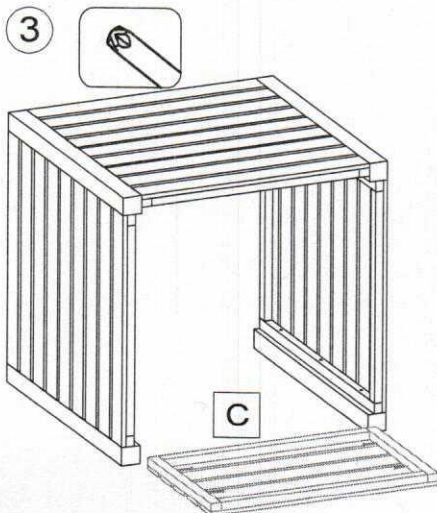

PROFI

Compostkist - Silo à compost - REF. 203116

Component

∅ 4x70

- 22 set

a

∅ 3.5x16

- 24 set

b

Component		
A	Table top	4 set
B	Side	3 pcs.
C	Upper front	1 pcs.
D	Bottom front	1 pcs.
E	Flap	1 pcs.
F	Hinge	1 pcs.
G	Hook Ø0	4 pcs.
H	Bracket	1 pcs.

5

6

7

8