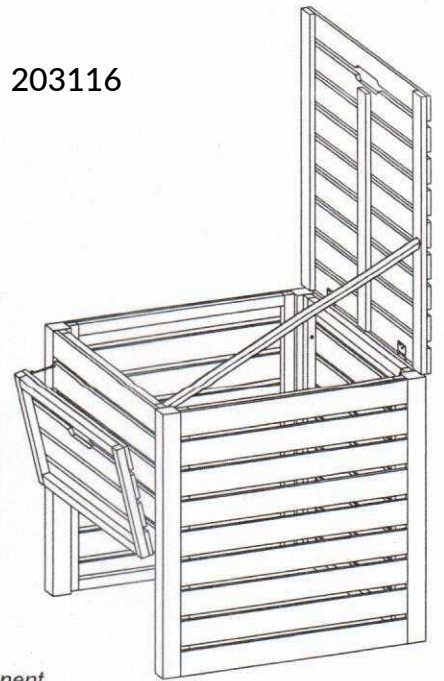

PROFI

Compostkist - Silo à compost - REF. 203116

Component

∅ 4x70

- 22 set

a

∅ 3.5x16

- 24 set

b

Component		
A	Table top	4 set
B	Side	3 pcs.
C	Upper front	1 pcs.
D	Bottom front	1 pcs.
E	Flap	1 pcs.
F	Hinge	1 pcs.
G	Hook Ø0	4 pcs.
H	Bracket	1 pcs.

5

6

7

8