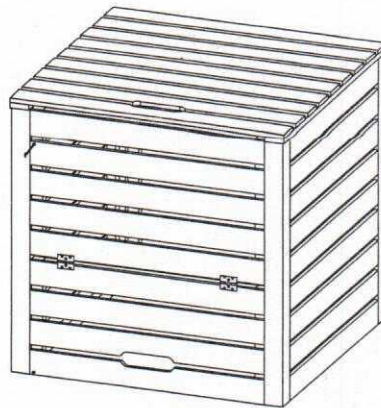

PROFI

Compostkist - Silo à compost - REF. 203116

Component

∅ 4x70

- 22 set

a

∅ 3.5x16

- 24 set

b

Component		
A	Table top	4 set
B	Side	3 pcs.
C	Upper front	1 pcs.
D	Bottom front	1 pcs.
E	Flap	1 pcs.
F	Hinge	1 pcs.
G	Hook Ø0	4 pcs.
H	Bracket	1 pcs.

5

6

7

8