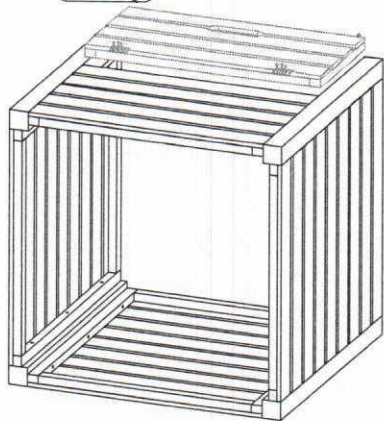

PROFI

Compostkist - Silo à compost - REF. 203116

Component

∅ 4x70

- 22 set

a

∅ 3.5x16

- 24 set

b

Component		
A	Table top	4 set
B	Side	3 pcs.
C	Upper front	1 pcs.
D	Bottom front	1 pcs.
E	Flap	1 pcs.
F	Hinge	1 pcs.
G	Hook Ø0	4 pcs.
H	Bracket	1 pcs.

5

6

7

8