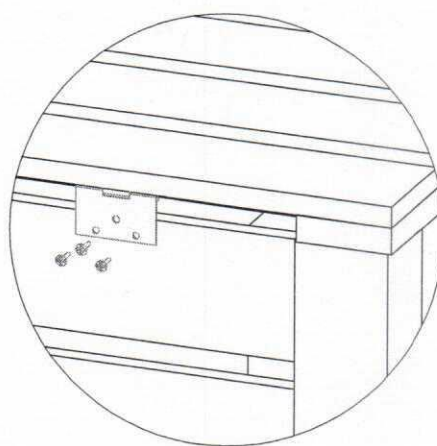

PROFI

Compostkist - Silo à compost - REF. 203116

Component

∅ 4x70

- 22 set

a

∅ 3.5x16

- 24 set

b

Component		
A	Table top	4 set
B	Side	3 pcs.
C	Upper front	1 pcs.
D	Bottom front	1 pcs.
E	Flap	1 pcs.
F	Hinge	1 pcs.
G	Hook Ø0	4 pcs.
H	Bracket	1 pcs.

5

6

7

8