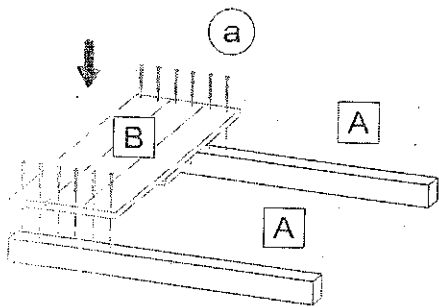

ø3.5x35

- 56 pcs.

(a)

ø3.5x45

- 16 pcs.

(b)

Component

A	Beam 68x68x900	4 pcs.
B	Side 960x300x40	2 pcs.
C	Side 1000x300x40	2 pcs.
D	Bottom 960x960x40	1 pcs.
E	Shelf 960x960x88	1 pcs.
F1	Lath 1000x30x20	1 pcs.
F2	Lath 1000x30x20	1 pcs.
G	Foil - non-woven 1498x1498	1 pcs.