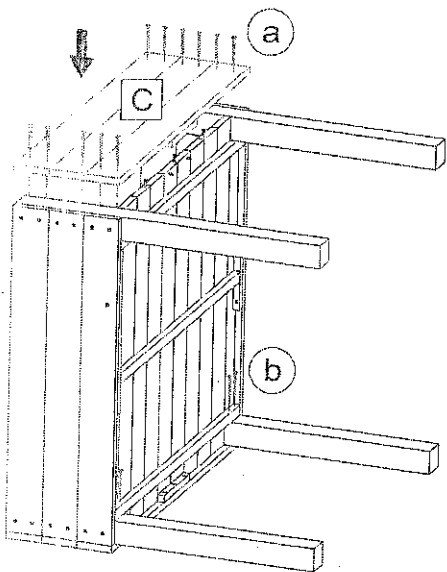

ø3.5x35

- 56 pcs.

(a)

ø3.5x45

- 16 pcs.

(b)

Component

A	Beam 68x68x900	4 pcs.
B	Side 960x300x40	2 pcs.
C	Side 1000x300x40	2 pcs.
D	Bottom 960x960x40	1 pcs.
E	Shelf 960x960x88	1 pcs.
F1	Lath 1000x30x20	1 pcs.
F2	Lath 1000x30x20	1 pcs.
G	Foil - non-woven 1498x1498	1 pcs.