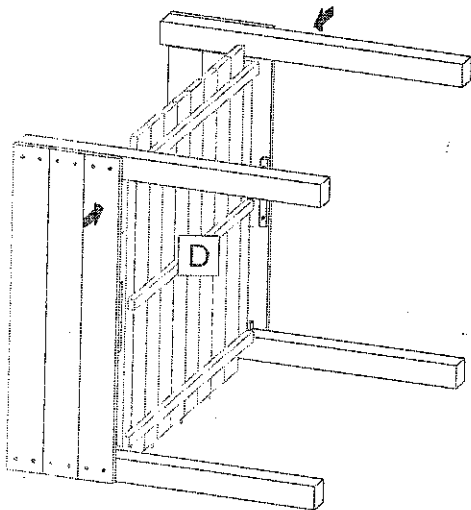

ø3.5x35

- 56 pcs.

(a)

ø3.5x45

- 16 pcs.

(b)

Component

A	Beam 68x68x900	4 pcs.
B	Side 960x300x40	2 pcs.
C	Side 1000x300x40	2 pcs.
D	Bottom 960x960x40	1 pcs.
E	Shelf 960x960x88	1 pcs.
F1	Lath 1000x30x20	1 pcs.
F2	Lath 1000x30x20	1 pcs.
G	Foil - non-woven 1498x1498	1 pcs.