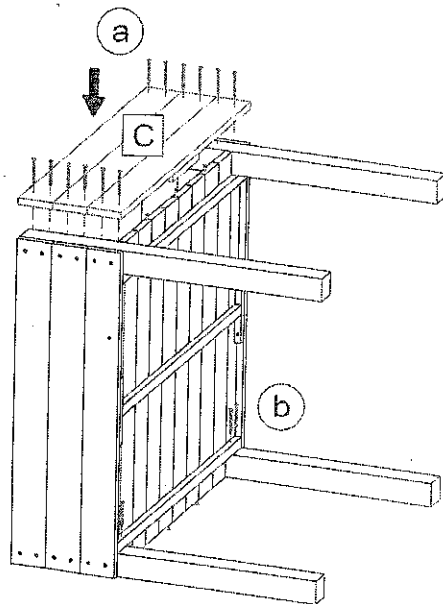

ø3.5x35

- 56 pcs.

(a)

ø3.5x45

- 16 pcs.

(b)

Component

A	Beam 68x68x900	4 pcs.
B	Side 960x300x40	2 pcs.
C	Side 1000x300x40	2 pcs.
D	Bottom 960x960x40	1 pcs.
E	Shelf 960x960x88	1 pcs.
F1	Lath 1000x30x20	1 pcs.
F2	Lath 1000x30x20	1 pcs.
G	Foil - non-woven 1498x1498	1 pcs.