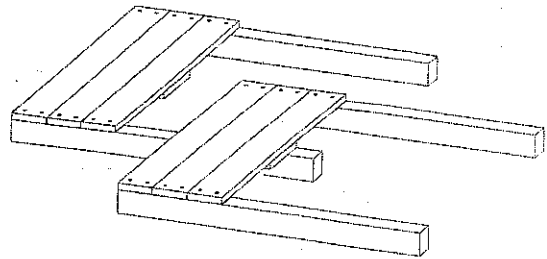

ø3.5x35

- 56 pcs.

(a)

ø3.5x45

- 16 pcs.

(b)

Component

A	Beam 68x68x900	4 pcs.
B	Side 960x300x40	2 pcs.
C	Side 1000x300x40	2 pcs.
D	Bottom 960x960x40	1 pcs.
E	Shelf 960x960x88	1 pcs.
F1	Lath 1000x30x20	1 pcs.
F2	Lath 1000x30x20	1 pcs.
G	Foil - non-woven 1498x1498	1 pcs.